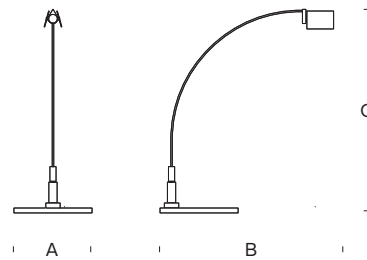

FALENA ALVARO SIZA 1994

Low-voltage table lamp with electronic plug-in transformer and cable switch for dual light intensity. Base in cut float glass. Chromed metal body with 360° horizontal rotation. Pivoting anodized aluminium diffuser fins. Jack connection from base to body. Black power cable, plug and switch.
3016 - body
3017- base

CODE	SIZE	LIGHT SOURCE
3016 + 3017	A: 19 × B: 40 × C: 52	1×50W (HA) or 1×35W (HA) (ES) GY6.35

COLOUR	
--	glass and chrome-plated

IN THE SAME FAMILY

FLOOR LAMP WALL LAMP

CODE	DESCRIPTION	PACKAGING SIZE	GROSS WEIGHT	NET WEIGHT
3017	base	27×27×17	1,7	1,3
3016	body	70×30×10	1,0	0,2