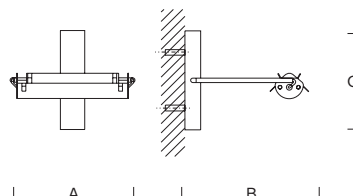

SCINTILLA AT1P

LIVIO/PIERO CASTIGLIONI
1972

AT1P300..

Wall lamp. Chromed, satin nickel-plated and white-painted steel frame and wall bracket. Sandblasted transparent or satin borosilicate glass shields. Dimmable with adequate light sources.

Optional reflector for indirect beam:
RAT/P150 - RAT/P150BI reflector (15 × 6,5 × 13)
RAT/P - RAT/P300BI reflector (18 × 6,5 × 13)

CODE	SIZE	LIGHT SOURCE
AT1P150..	A: 15 × B: 14 × C: 14	1×120W (HA) R7s/80
AT1P300..	A: 19 × B: 18 × C: 15	1×230W (HA) R7s/115

COLOUR	
CR	<i>chrome - plated</i>
NS	
BI	
	<i>white</i>

IN THE SAME FAMILY

FLOOR LAMP

SUSPENSION LAMP

CODE	DESCRIPTION	PACKAGING SIZE	GROSS WEIGHT	NET WEIGHT
AT1P150	<i>complete lamp</i>	28×20×26	0,9	0,4
AT1P300	<i>complete lamp</i>	28×20×26	0,9	0,4