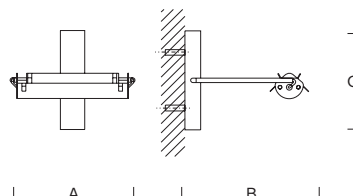

SCINTILLA AT1P

LIVIO/PIERO CASTIGLIONI
1972

AT1P300..

Wall lamp. Chromed, satin nickel-plated and white-painted steel frame and wall bracket. Sandblasted transparent or satin borosilicate glass shields. Dimmable with adequate light sources.

Optional reflector for indirect beam:
RAT/P150 - RAT/P150BI reflector (15 × 6,5 × 13)
RAT/P - RAT/P300BI reflector (18 × 6,5 × 13)

CODE	SIZE	LIGHT SOURCE
AT1P150..	A: 15 × B: 14 × C: 14	1×120W (HA) R7s/80
AT1P300..	A: 19 × B: 18 × C: 15	1×230W (HA) R7s/115

COLOUR	
CR	<i>chrome - plated</i>
NS	
BI	

IN THE SAME FAMILY

FLOOR LAMP

SUSPENSION LAMP

CODE	DESCRIPTION	PACKAGING SIZE	GROSS WEIGHT	NET WEIGHT
AT1P150	<i>complete lamp</i>	28×20×26	0,9	0,4
AT1P300	<i>complete lamp</i>	28×20×26	0,9	0,4