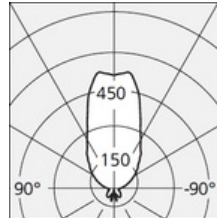

cd/klm
C0-C180 ———
C90-C270 .....

Empatia tavolo LED	LED	luminaire
Power	21W	24W
Flux	2349lm	1189lm
CCT	3000K	3000K
CRI	80	
Color Tolerance	2SDCM	
Service Life	L70(6K)>36.300h	
Efficiency		51 %
Efficacy	111lm/W	50lm/W