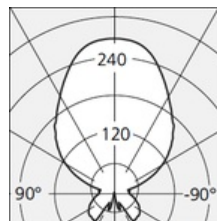

Empatia tavolo LED	LED	luminaire
Power	9.4W	11W
Flux	962lm	530lm
CCT	3000K	3000K
CRI	80	
Color Tolerance	2SDCM	
Service Life	L70(6K)>36300h	
Efficiency		55 %
Efficacy	102lm/W	48lm/W

cd/klm
C0-C180 ———
C90-C270 .....

Empatia tavolo LED	LED	luminaire
Power	14W	16W
Flux	1435lm	710lm
CCT	3000K	3000K
CRI	80	
Color Tolerance	2SDCM	
Service Life	L70(6K)>36.300h	
Efficiency		50 %
Efficacy	103lm/W	45lm/W

cd/klm
C0-C180 ———
C90-C270 .....

Empatia tavolo LED	LED	luminaire
Power	21W	24W
Flux	2349lm	1189lm
CCT	3000K	3000K
CRI	80	
Color Tolerance	2SDCM	
Service Life	L70(6K)>36.300h	
Efficiency		51 %
Efficacy	111lm/W	50lm/W

cd/klm
C0-C180 ———
C90-C270 .....

I Designer